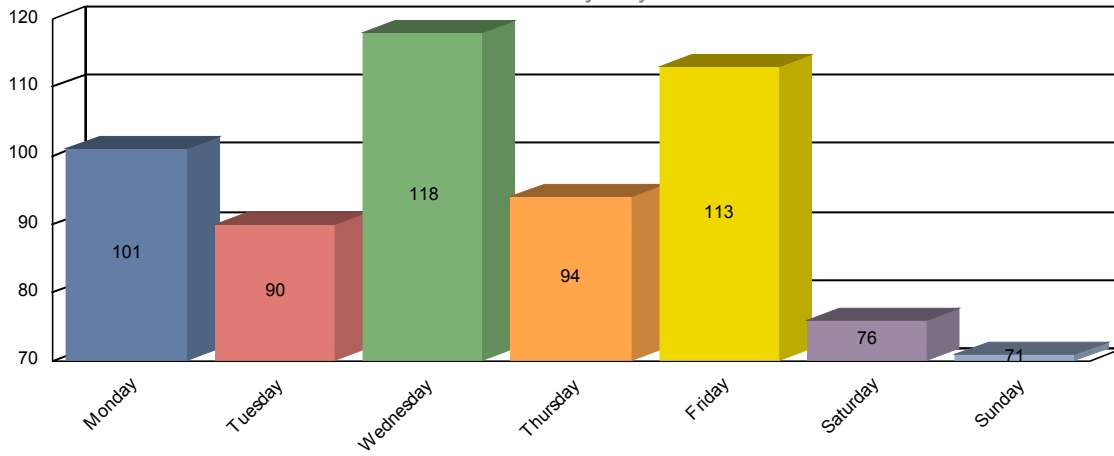

Forest Park Police Department

CAD Call Statistics

Time Period 11/01/2022 - 12/31/2022

Total Items For Service

663

Items For Service Distribution

Total By Day of Week

Items For Service Distribution

Total By Hour of Day