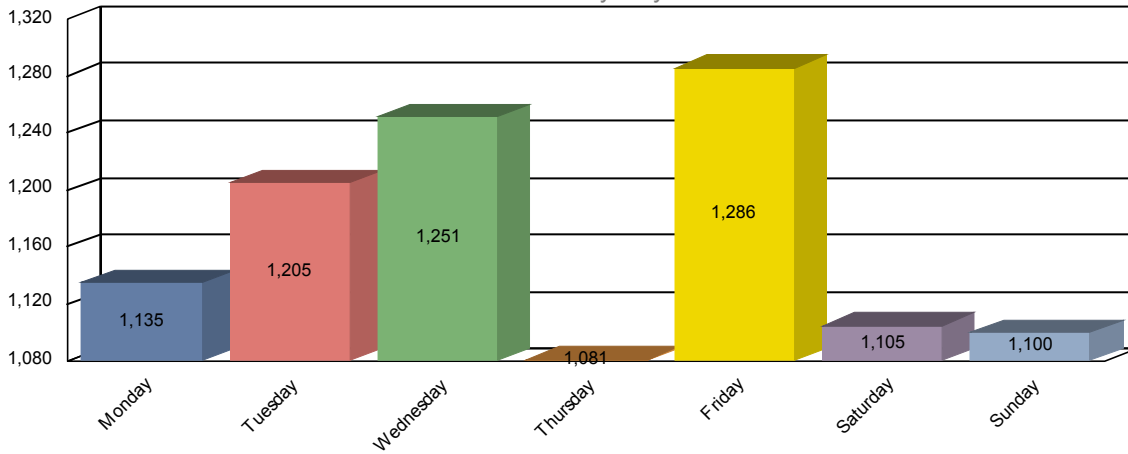

Forest Park Police Department

CAD Call Statistics

Time Period 01/01/2020 - 12/31/2020

Total Items For Service

8,163

Items For Service Distribution

Total By Day of Week

Items For Service Distribution

Total By Hour of Day